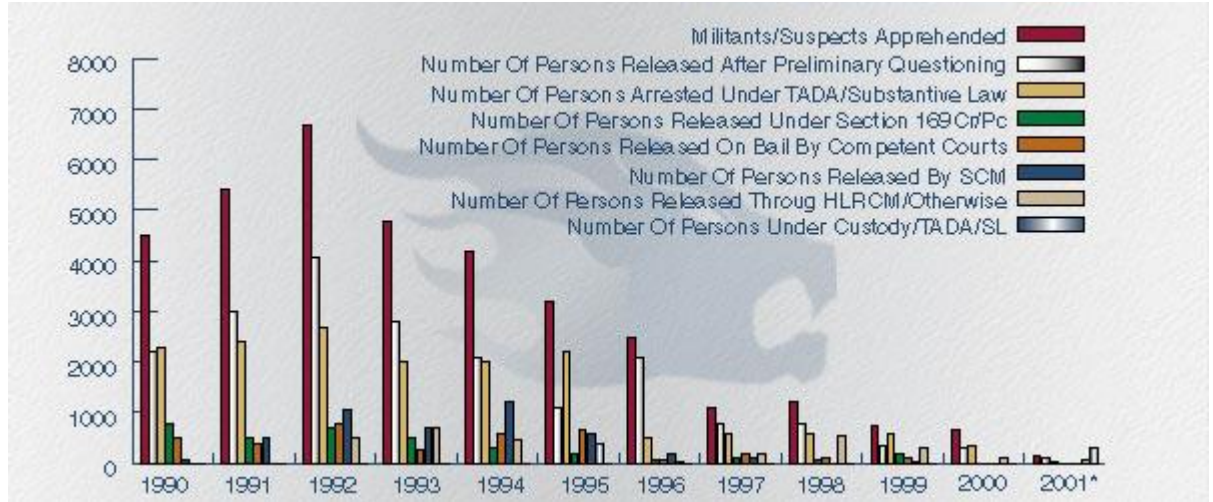

## Terrorists/Suspects Apprehended in Jammu and Kashmir

\* Data till May 30, 2001

### Terrorists/Suspects Apprehended in Jammu and Kashmir

	Militants/ suspects apprehended	No. of persons released after preliminary questioning	No. of persons arrested under TADA/ substantive Law	No. of persons released U/S 169CrPC	No. of persons released on bail by competant courts	No. of persons released by SCM	No. of persons released through HLRCM/ otherwise	No. of persons under Judicial custody/ TADA/SL
1990	4593	2233	2360	804	518	63	0	0
1991	5474	3025	2449	523	386	483	0	0
1992	6764	4087	2677	679	813	1054	488	0
1993	4780	2776	2004	495	268	722	689	0
1994	4244	2118	2126	313	602	1165	472	0
1995	3288	1088	2200	200	652	575	375	0
1996	2567	2092	475	47	55	490	18	0
1997	1049	755	294	128	194	120	205	0
1998	1228	771	457	46	100	0	526	0
1999	744	327	417	147	69	23	299	0
2000	645	303	342	0	0	0	112	0
2001	164	128	36	0	0	0	59	321
Total	35540	19703	15837	3382	3657	4695	3243	321

\* Data till May 30, 2001